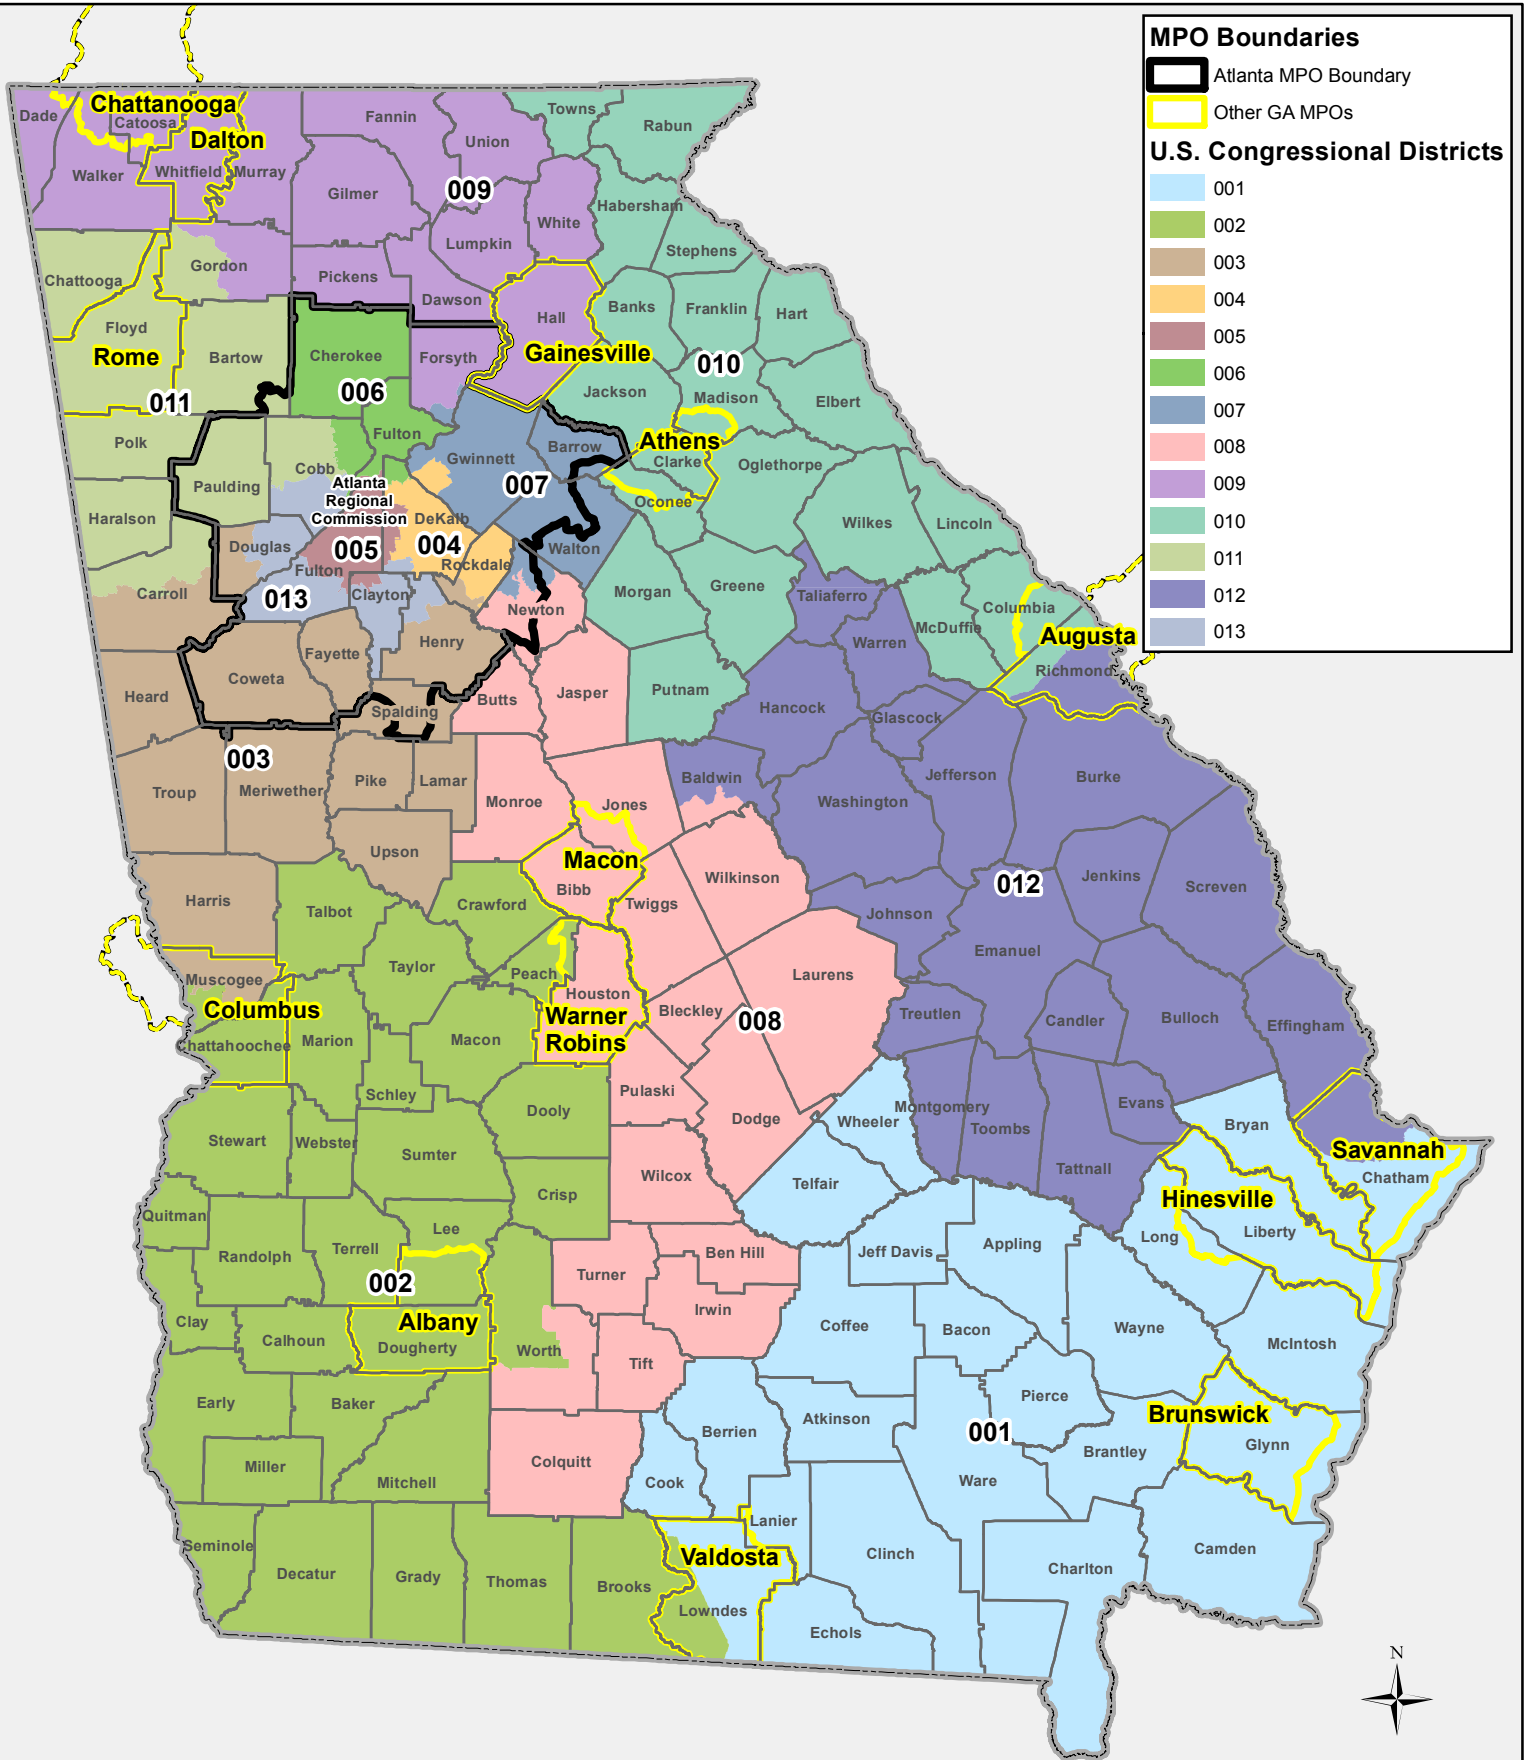

Congressional Districts and MPO Boundaries

Atlanta Regional Commission
 40 Courtland St. NE
 Atlanta, Georgia 30303
 404-463-3100
 www.atlantaregional.com